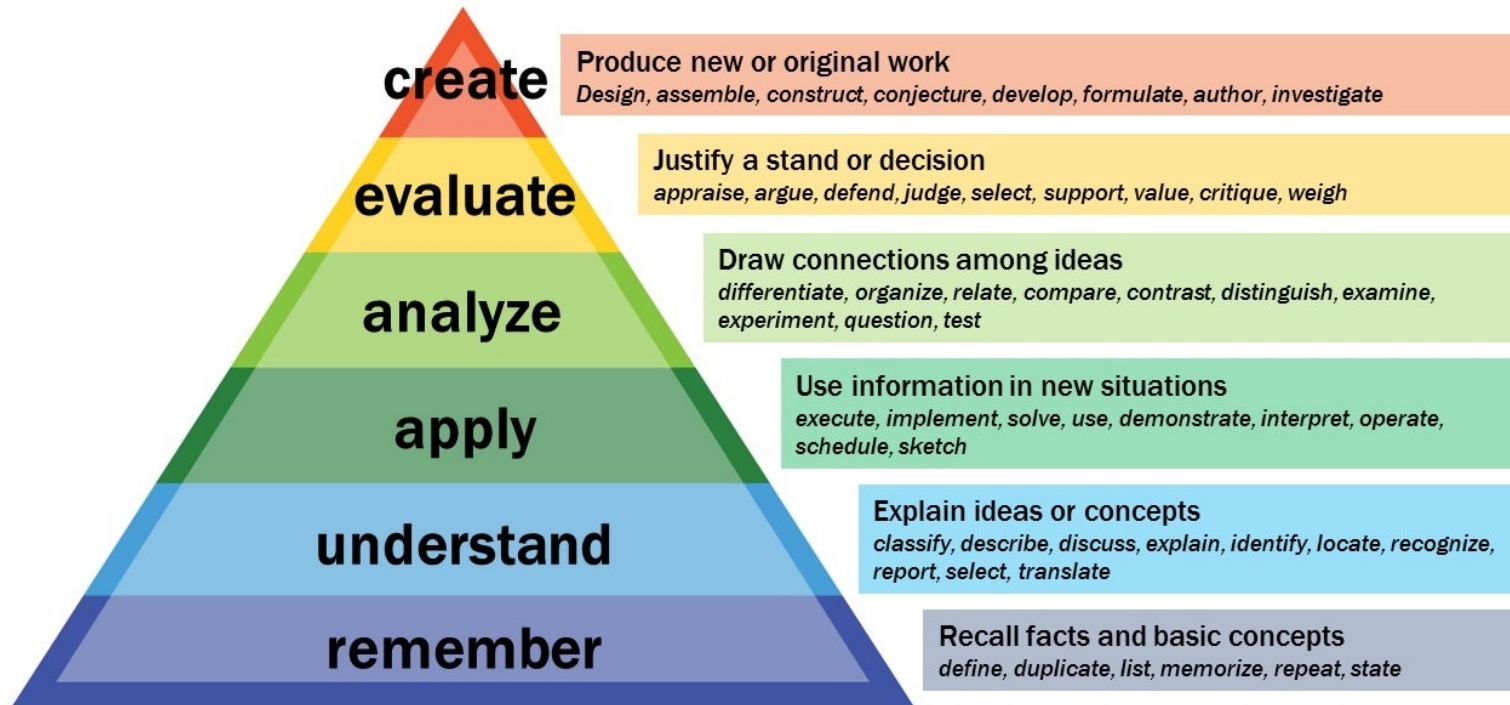

Establishing your learning objectives

Bloom's Taxonomy