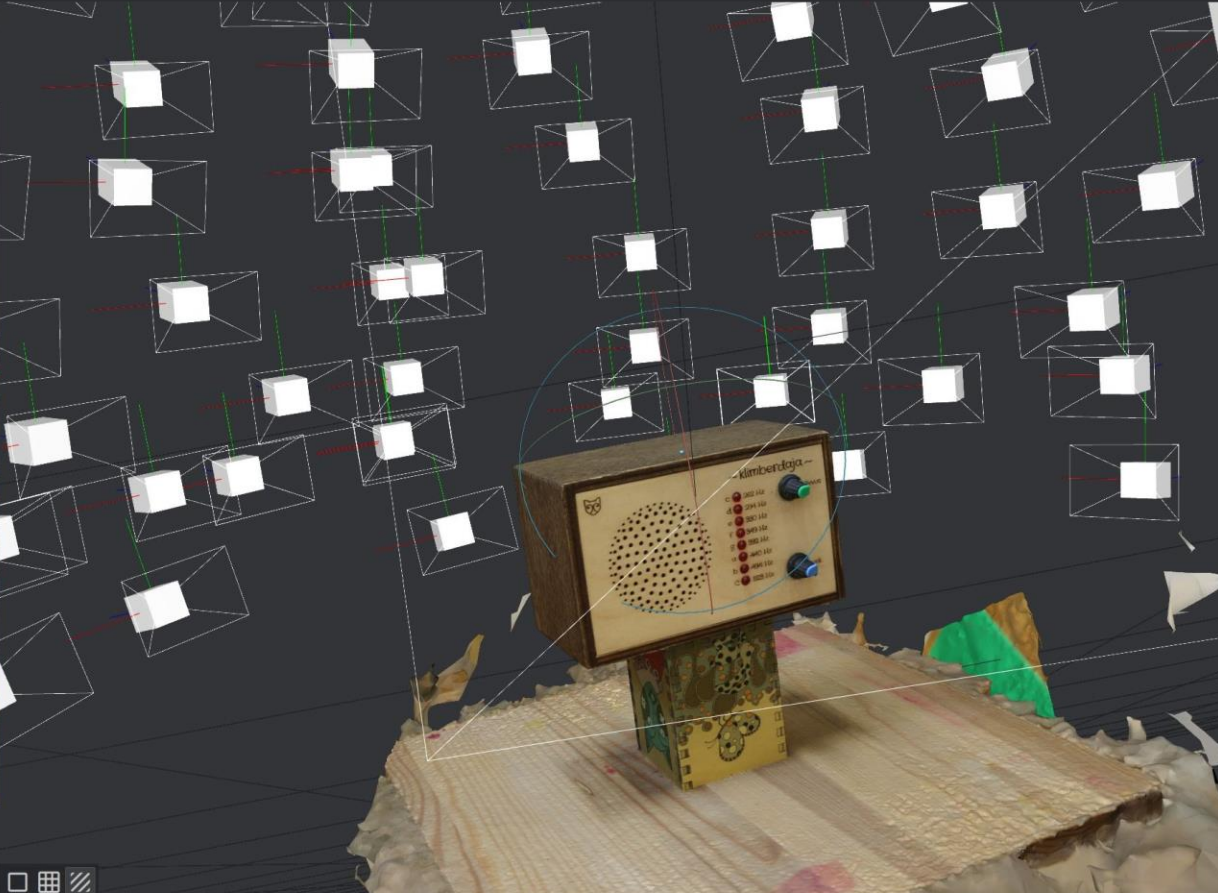

The image features two industrial robotic arms, one on the left and one on the right, both with grey joints and blue accents. They are holding a long, dark blue saw blade horizontally across the center of the frame. The background is plain white.

Start Stop

Images

Image Viewer

3D Viewer

SETTINGS

- Grid: Gizmo
- Origin

SCENE

- Str...ion X
- 69,211
- Te...ng X
- 1,593,90