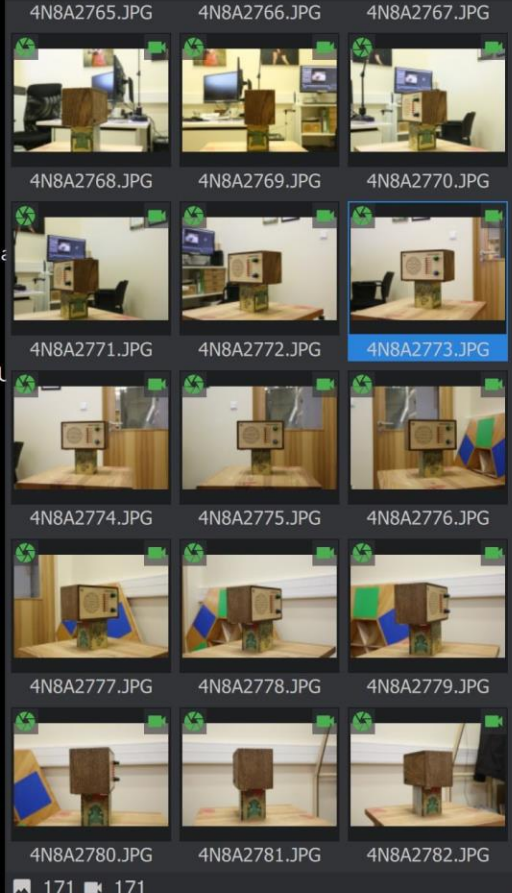

The image features two industrial robotic arms, one on the left and one on the right, both with grey joints and blue accents. They are holding a long, dark blue saw blade horizontally across the center of the frame. The background is plain white.

Start Stop

Images

Image Viewer

3D Viewer

SETTINGS

- Grid: Gizmo
- Origin

SCENE

- Str...ion X
- 69,211
- Te...ng X
- 1,593,90

Graph Editor

Select a Node to access its Details